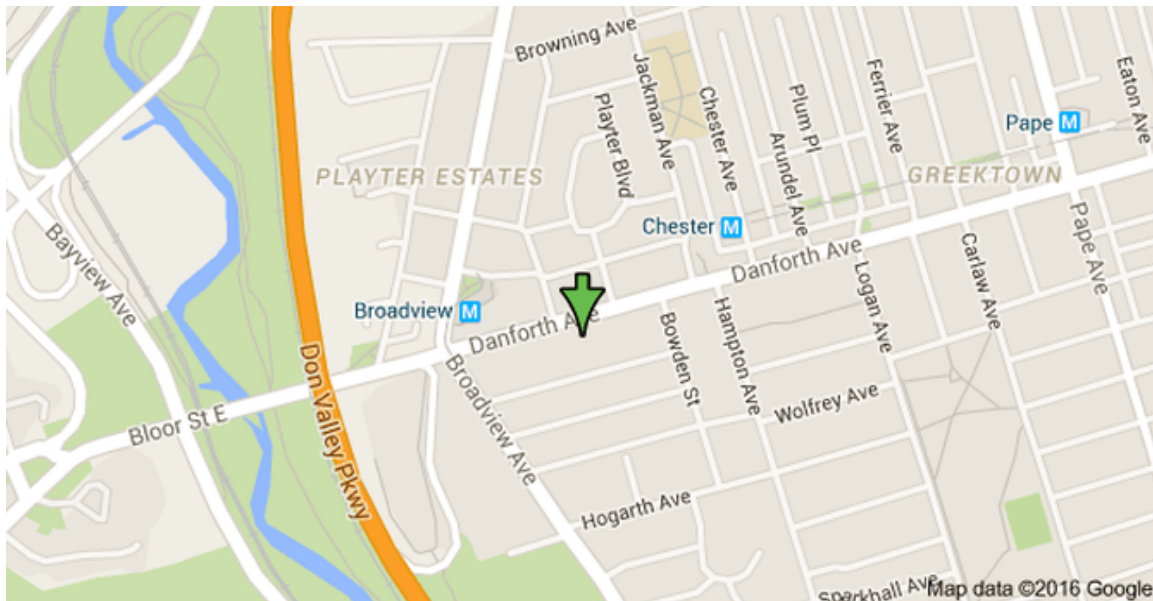

## LOCATION

This Way To Broadway Performing Arts is located at [211 Danforth Ave](#) (Playter & Danforth), on the subway line, across from the LCBO. Dance classes are held in the beautiful upstairs Egyptian Dance Academy studio.

There is ample street parking on Danforth Ave. and Green P lots nearby. We ask that you please bring your child upstairs and be present until class begins. Thank You!

**CALL US: 647.344.3011**